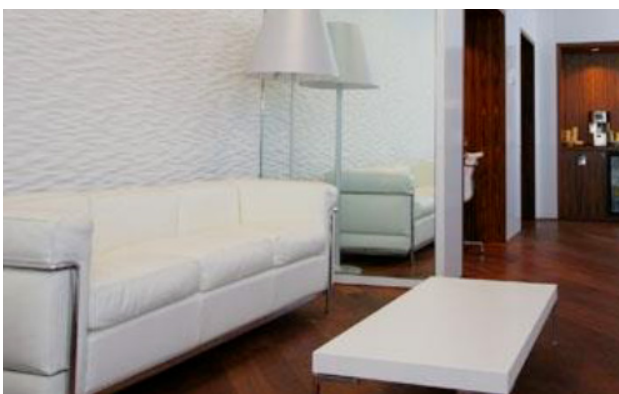

CHABÉ

BESPOKE JOURNEYS
SINCE 1921

LOUNGES 200 & 500 PARIS AIRPORT PRIVATE LOUNGES

For a unique experience at Paris airports, Chabé offers access to private lounge 200 at Roissy-Charles de Gaulle and lounge 500 at Orly.

Offer your VIPs private access to the official Paris airport lounges for a privileged arrival and departure, in all discretion.

AT DEPARTURE

- Welcoming customers as he steps out of their car
- Checking in the luggage or - if their presence is required - escorting customers in a vehicle
- Police and security formalities inside the lounge
- Refreshments, snacks and relaxation in the lounge
- Transfer from the lounge to the plane by chauffeur-driven car